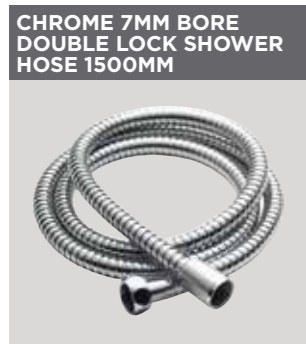

Code	Description	RRP
INS37010	Kiso Design brass shower arm 360mm	£38.00

Code	Description	RRP
INS37035	Kiso Slimline polished round 200mm shower head	£75.00

Code	Description	RRP
INS37036	Kiso Slimline polished round 250mm shower head	£135.00

Code	Description	RRP
INS37025	Kiso pan handle 'all chrome' single function ABS handset	£24.00

Code	Description	RRP
INS37026	Nuance Square ABS handset	£13.00

Code	Description	RRP
INS37027	Nuance Square ABS Pencil handset	£15.00

Code	Description	RRP
INS37028	Kiso Round ABS Pencil handset	£15.00

Code	Description	RRP
INS37037	Kiso Slimline polished round 300mm shower head	£186.00

Code	Description	RRP
INS37038	Nuance Slimline polished square 200mm shower head	£84.00

Code	Description	RRP
INS37029	chrome 7mm bore double lock shower hose 1500mm	£10.00

Code	Description	RRP
INS37030	Chrome 7mm bore double lock shower hose 2000mm	£13.00

Code	Description	RRP
INS37031	Design smooth shower hose 1500mm	£33.00