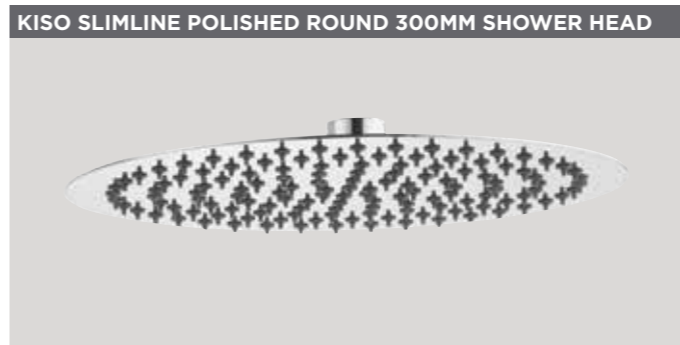

Code	Description	RRP
INS37010	Kiso Design brass shower arm 360mm	£38.00

Code	Description	RRP
INS37035	Kiso Slimline polished round 200mm shower head	£75.00

Code	Description	RRP
INS37036	Kiso Slimline polished round 250mm shower head	£135.00

Code	Description	RRP
INS37025	Kiso pan handle 'all chrome' single function ABS handset	£24.00

Code	Description	RRP
INS37026	Nuance Square ABS handset	£13.00

Code	Description	RRP
INS37027	Nuance Square ABS Pencil handset	£15.00

Code	Description	RRP
INS37028	Kiso Round ABS Pencil handset	£15.00

Code	Description	RRP
INS37037	Kiso Slimline polished round 300mm shower head	£186.00

Code	Description	RRP
INS37038	Nuance Slimline polished square 200mm shower head	£84.00