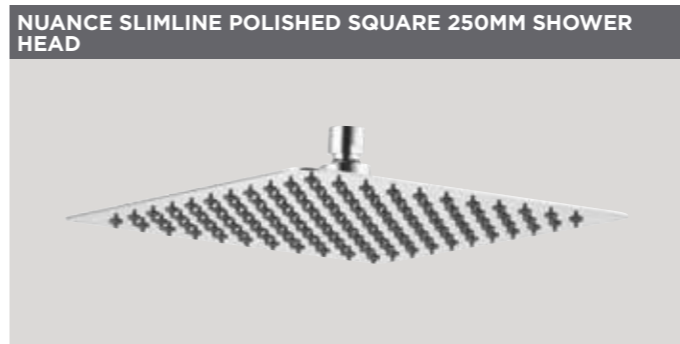

Code	Description	RRP
INS37028	Kiso Round ABS Pencil handset	£15.00

Code	Description	RRP
INS37037	Kiso Slimline polished round 300mm shower head	£186.00

Code	Description	RRP
INS37038	Nuance Slimline polished square 200mm shower head	£84.00

Code	Description	RRP
INS37029	chrome 7mm bore double lock shower hose 1500mm	£10.00

Code	Description	RRP
INS37030	Chrome 7mm bore double lock shower hose 2000mm	£13.00

Code	Description	RRP
INS37031	Design smooth shower hose 1500mm	£33.00

Code	Description	RRP
INS37032	Design smooth shower hose 2000mm	£40.00

Code	Description	RRP
INS37039	Nuance Slimline polished square 250mm shower head	£135.00

Code	Description	RRP
INS37040	Nuance Slimline polished square 300mm shower head	£186.00