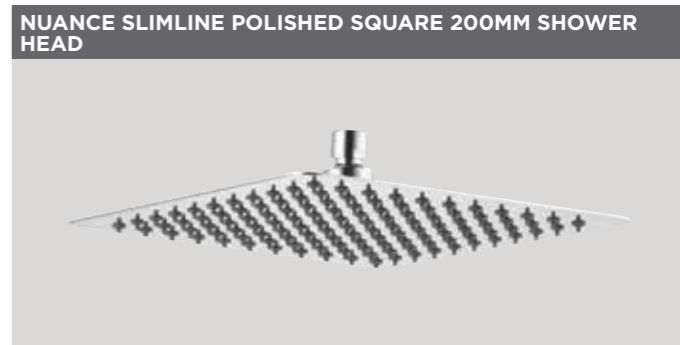

Code	Description	RRP
INS37010	Kiso Design brass shower arm 360mm	£38.00

Code	Description	RRP
INS37035	Kiso Slimline polished round 200mm shower head	£75.00

Code	Description	RRP
INS37036	Kiso Slimline polished round 250mm shower head	£135.00

Code	Description	RRP
INS37025	Kiso pan handle 'all chrome' single function ABS handset	£24.00

Code	Description	RRP
INS37026	Nuance Square ABS handset	£13.00

Code	Description	RRP
INS37027	Nuance Square ABS Pencil handset	£15.00

Code	Description	RRP
INS37028	Kiso Round ABS Pencil handset	£15.00

Code	Description	RRP
INS37037	Kiso Slimline polished round 300mm shower head	£186.00

Code	Description	RRP
INS37038	Nuance Slimline polished square 200mm shower head	£84.00