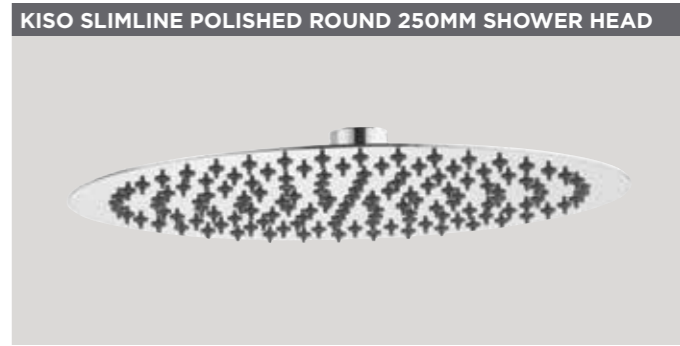

Code	Description	RRP
INS37010	Kiso Design brass shower arm 360mm	£38.00

Code	Description	RRP
INS37035	Kiso Slimline polished round 200mm shower head	£75.00

Code	Description	RRP
INS37036	Kiso Slimline polished round 250mm shower head	£135.00