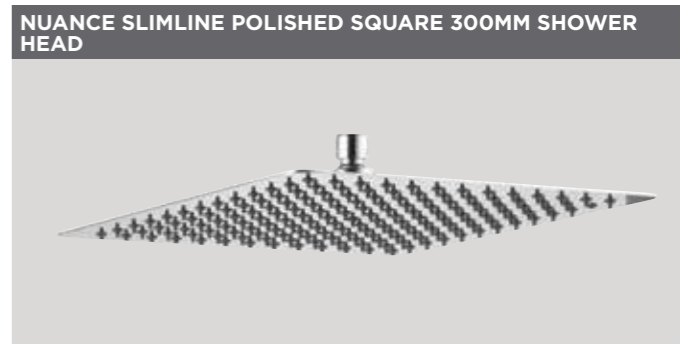

Code	Description	RRP
INS37028	Kiso Round ABS Pencil handset	£15.00

Code	Description	RRP
INS37037	Kiso Slimline polished round 300mm shower head	£186.00

Code	Description	RRP
INS37038	Nuance Slimline polished square 200mm shower head	£84.00

Code	Description	RRP
INS37029	chrome 7mm bore double lock shower hose 1500mm	£10.00

Code	Description	RRP
INS37030	Chrome 7mm bore double lock shower hose 2000mm	£13.00

Code	Description	RRP
INS37031	Design smooth shower hose 1500mm	£33.00

Code	Description	RRP
INS37032	Design smooth shower hose 2000mm	£40.00

Code	Description	RRP
INS37039	Nuance Slimline polished square 250mm shower head	£135.00

Code	Description	RRP
INS37040	Nuance Slimline polished square 300mm shower head	£186.00