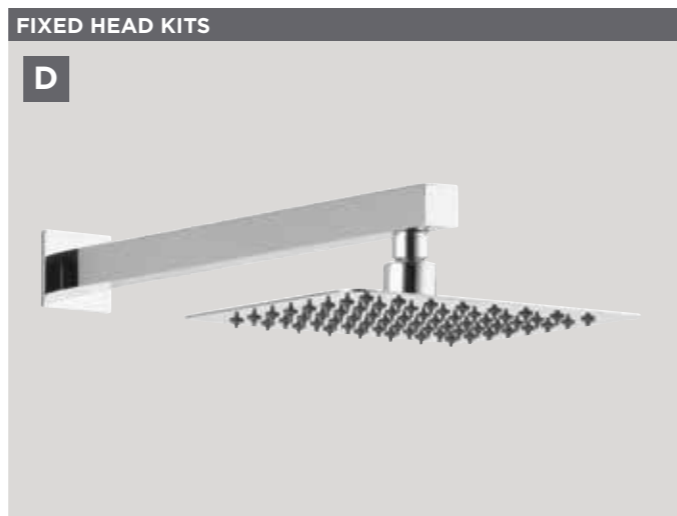

Code	Description	RRP
INS37016	Nuance Square wall arm with 200mm slimline head	£128.00