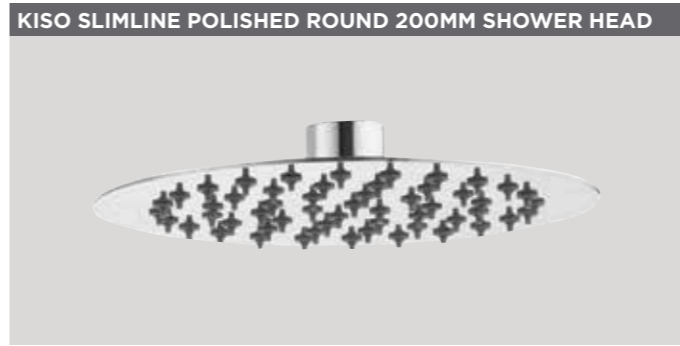

Code	Description	RRP
202480-INS	Bath filler, waste & overflow, CP finish	£49.00

SHOWER KIT COMPONENTS

INSTINCT®

SHOWER KIT COMPONENTS

MIXER SHOWERS

MIXER SHOWERS

Code	Description	RRP
INS37009	Nuance Square brass shower arm 400mm	£43.00

Code	Description	RRP
INS37010	Kiso Design brass shower arm 360mm	£38.00

Code	Description	RRP
INS37035	Kiso Slimline polished round 200mm shower head	£75.00

Code	Description	RRP
INS37036	Kiso Slimline polished round 250mm shower head	£135.00