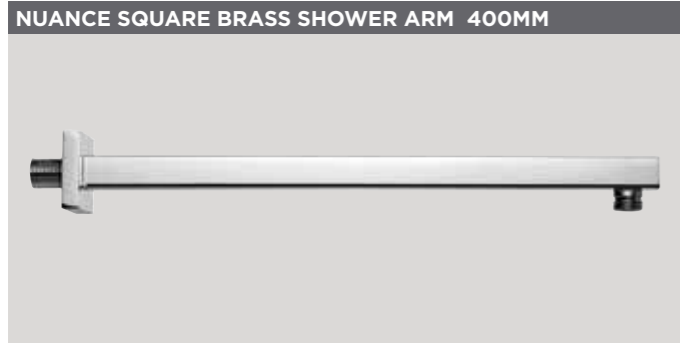

SHOWER KIT COMPONENTS

INSTINCT®

SHOWER KIT COMPONENTS

MIXER SHOWERS

MIXER SHOWERS

Code	Description	RRP
INS37009	Nuance Square brass shower arm 400mm	£43.00